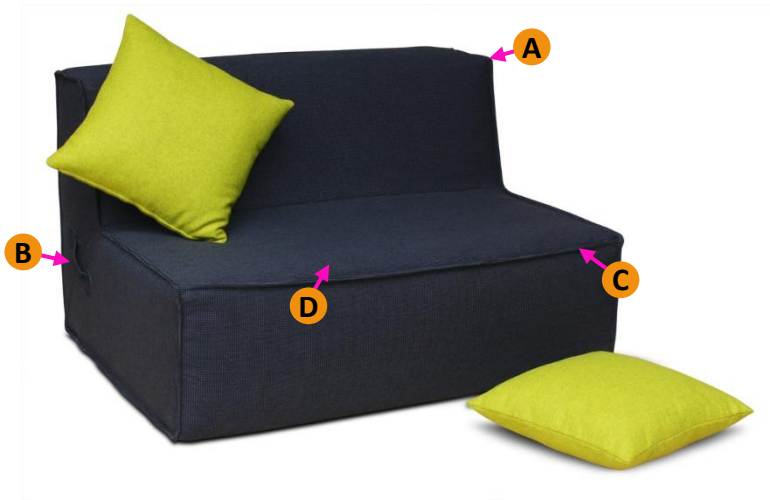

dLux

Design:2020

Application

Break out

Meeting Room

more images at <http://www.diami.com.au>

A – French seam detail

B – Leather handle

C – Foam Substrate

D – Inviting loose fit upholstery

DLX-1

Dimensions
 Overall : 88cm D x 72cm W x 82cm H
 Seat Depth: 58cm
 Seat Height: 45cm

DLX-CNR

Dimensions
 Overall : 88cm D x 88cm W x 82cm H
 Seat Depth: 58cm
 Seat Height: 45cm

DLX-2

Dimensions
 Overall : 88cm D x 120cm W x 82cm H
 Seat Depth: 58cm
 Seat Height: 45cm

(500 x 500 scatter cushion)

- Foam substrate and core
- Easy to recover
- Durable construction